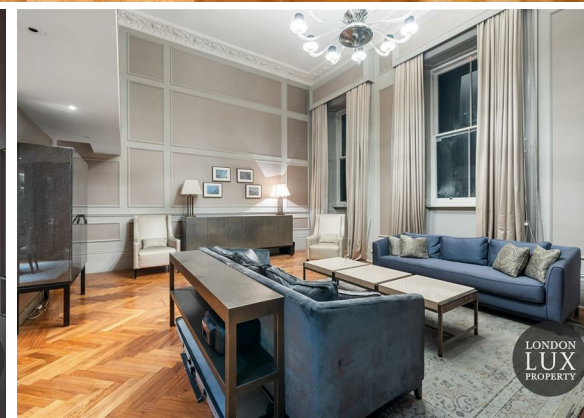

**3 Bed
Apartment
located in**

£8,700,000

DIRECTIONS

CONTACT

61 Walton Street
Knightsbridge
London
SW3 2JX

E: elina@londonluxproperty.com
T: 07501 755 522
londonluxproperty.com