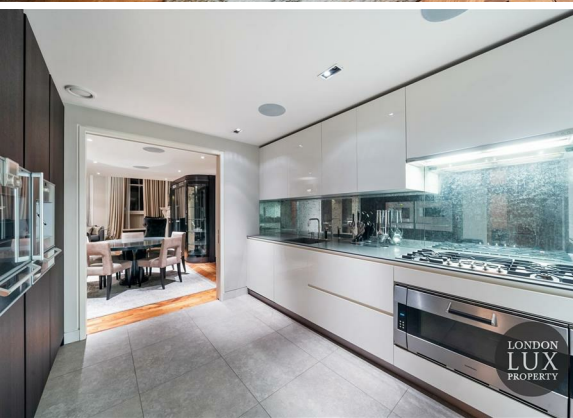

**3 Bed
Apartment
located in**

£8,700,000

DIRECTIONS

CONTACT

61 Walton Street
Knightsbridge
London
SW3 2JX

E: elina@londonluxproperty.com
T: 07501 755 522
londonluxproperty.com