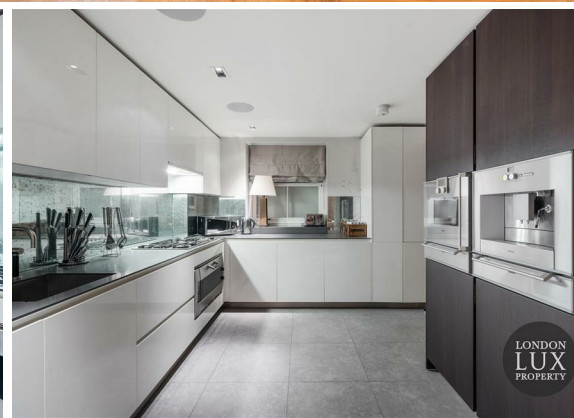

**3 Bed
Apartment
located in**

£8,700,000

DIRECTIONS

CONTACT

61 Walton Street
Knightsbridge
London
SW3 2JX

E: elina@londonluxproperty.com
T: 07501 755 522
londonluxproperty.com